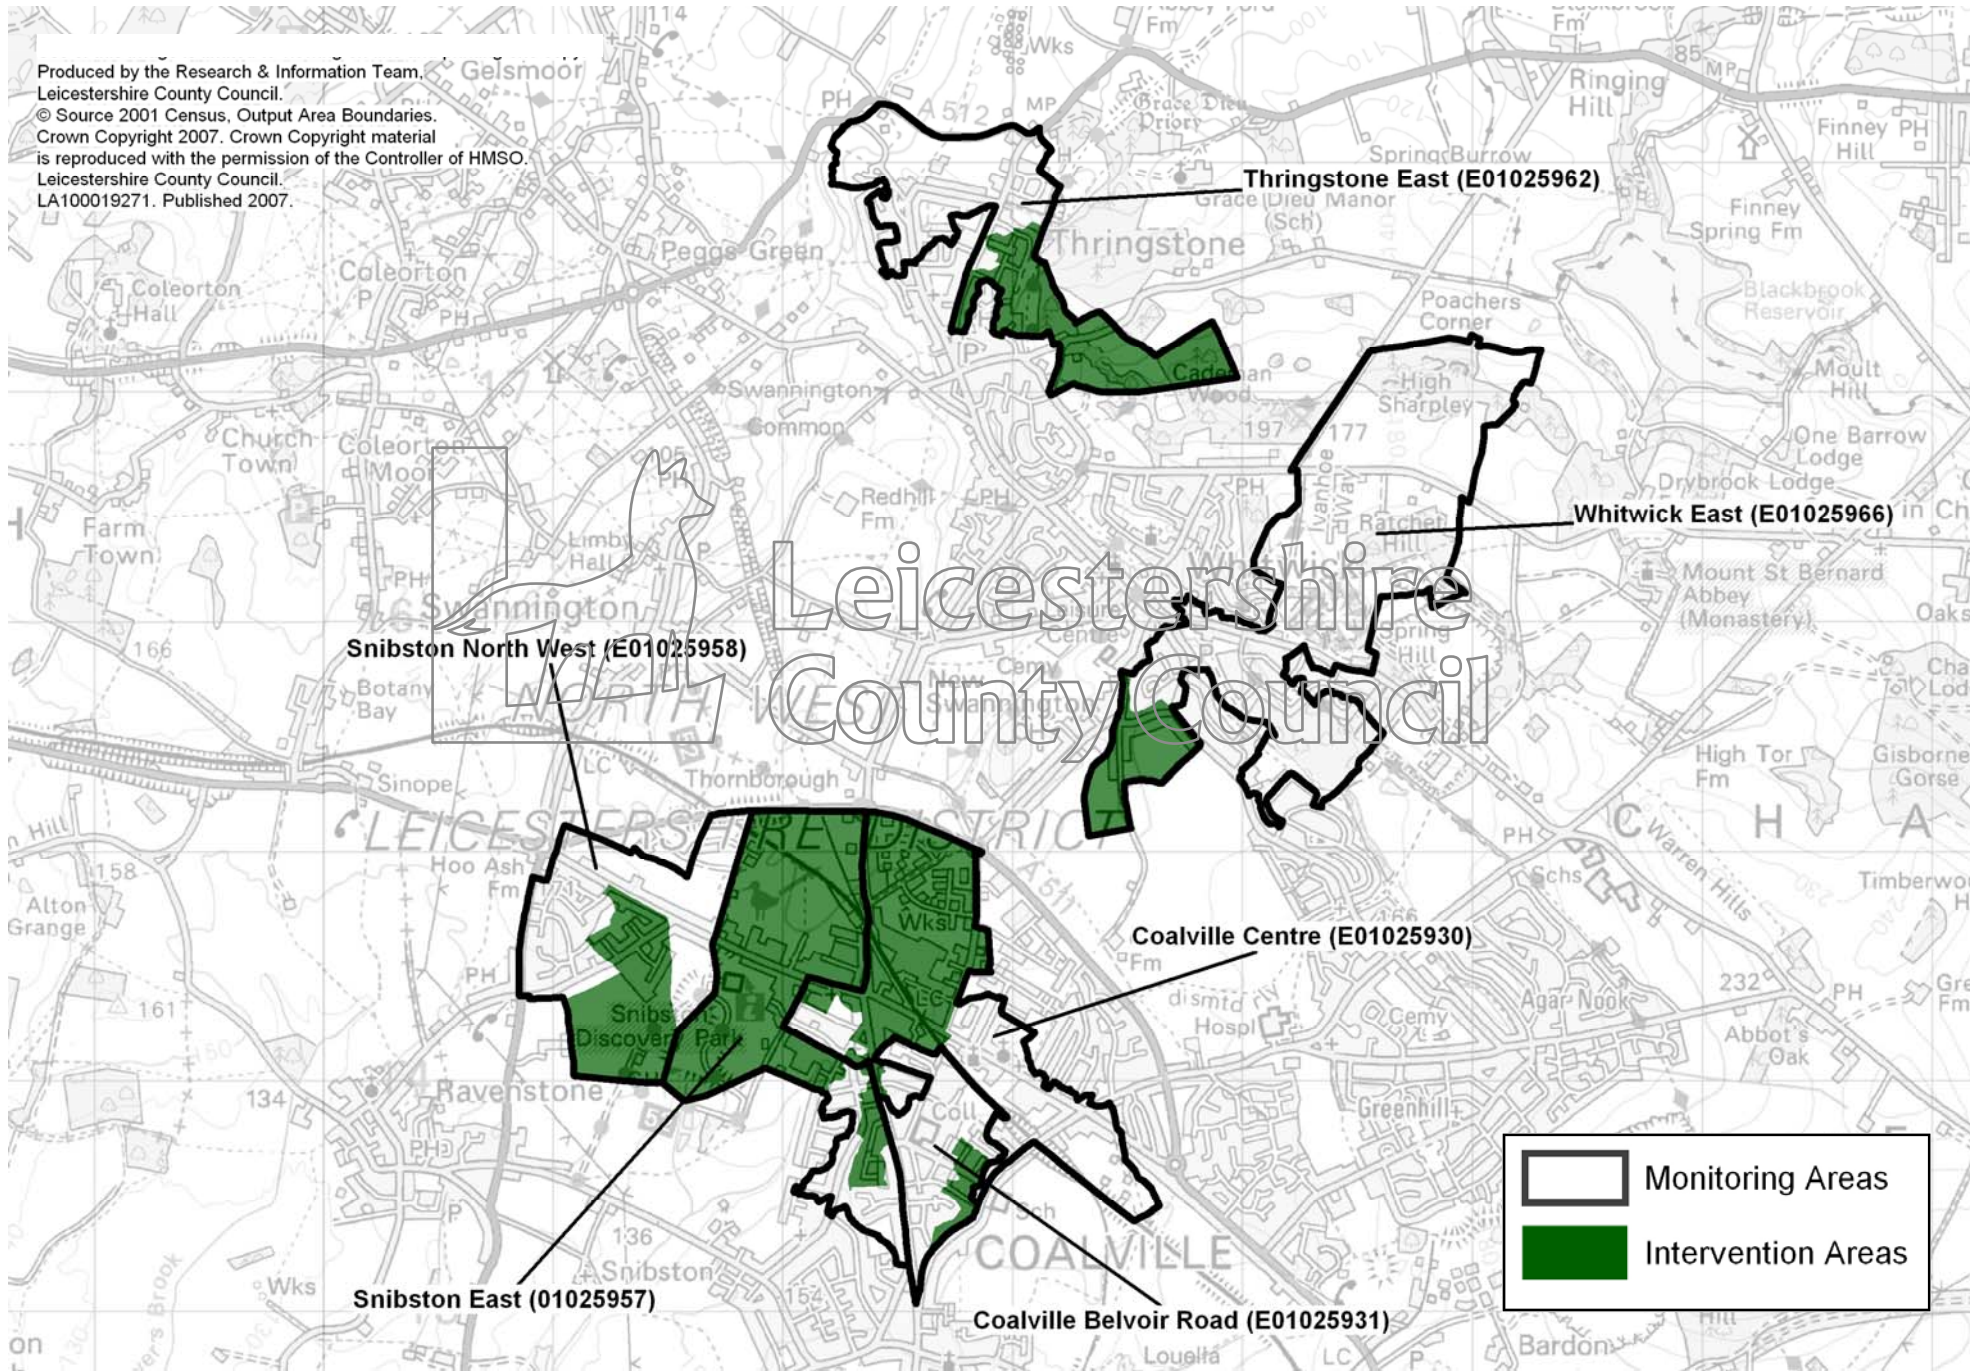

Neighbourhood Priority Areas

October 2007

Produced by the Research & Information Team, Chief Executive's Department,
Leicestershire County Council.

Map I - Ashby Priority Area

Map 2 - Bagworth Priority Area

Map 3 - Burbage St Catherine's Priority Area

Map 4 - Castle Donington Priority Area

Produced by the Research & Information Team,
Leicestershire County Council.
© Source 2001 Census, Output Area Boundaries.
Crown Copyright 2006. Crown Copyright material
is reproduced with the permission of the Controller of HMSO.
Leicestershire County Council.
LA100019271. Published 2007.

Map 5 - Charnwood South Priority Area

Produced by the Research & Information Team,
Leicestershire County Council.
© Source 2001 Census, Output Area Boundaries.
Crown Copyright 2006. Crown Copyright material
is reproduced with the permission of the Controller of HMSO.
Leicestershire County Council.
LA100019271. Published 2007.

Map 6 - Coalville, Thringstone & Whitwick Priority Area

Produced by the Research & Information Team,
Leicestershire County Council.
© Source 2001 Census, Output Area Boundaries.
Crown Copyright 2007. Crown Copyright material
is reproduced with the permission of the Controller of HMSO.
Leicestershire County Council.
LA100019271. Published 2007.