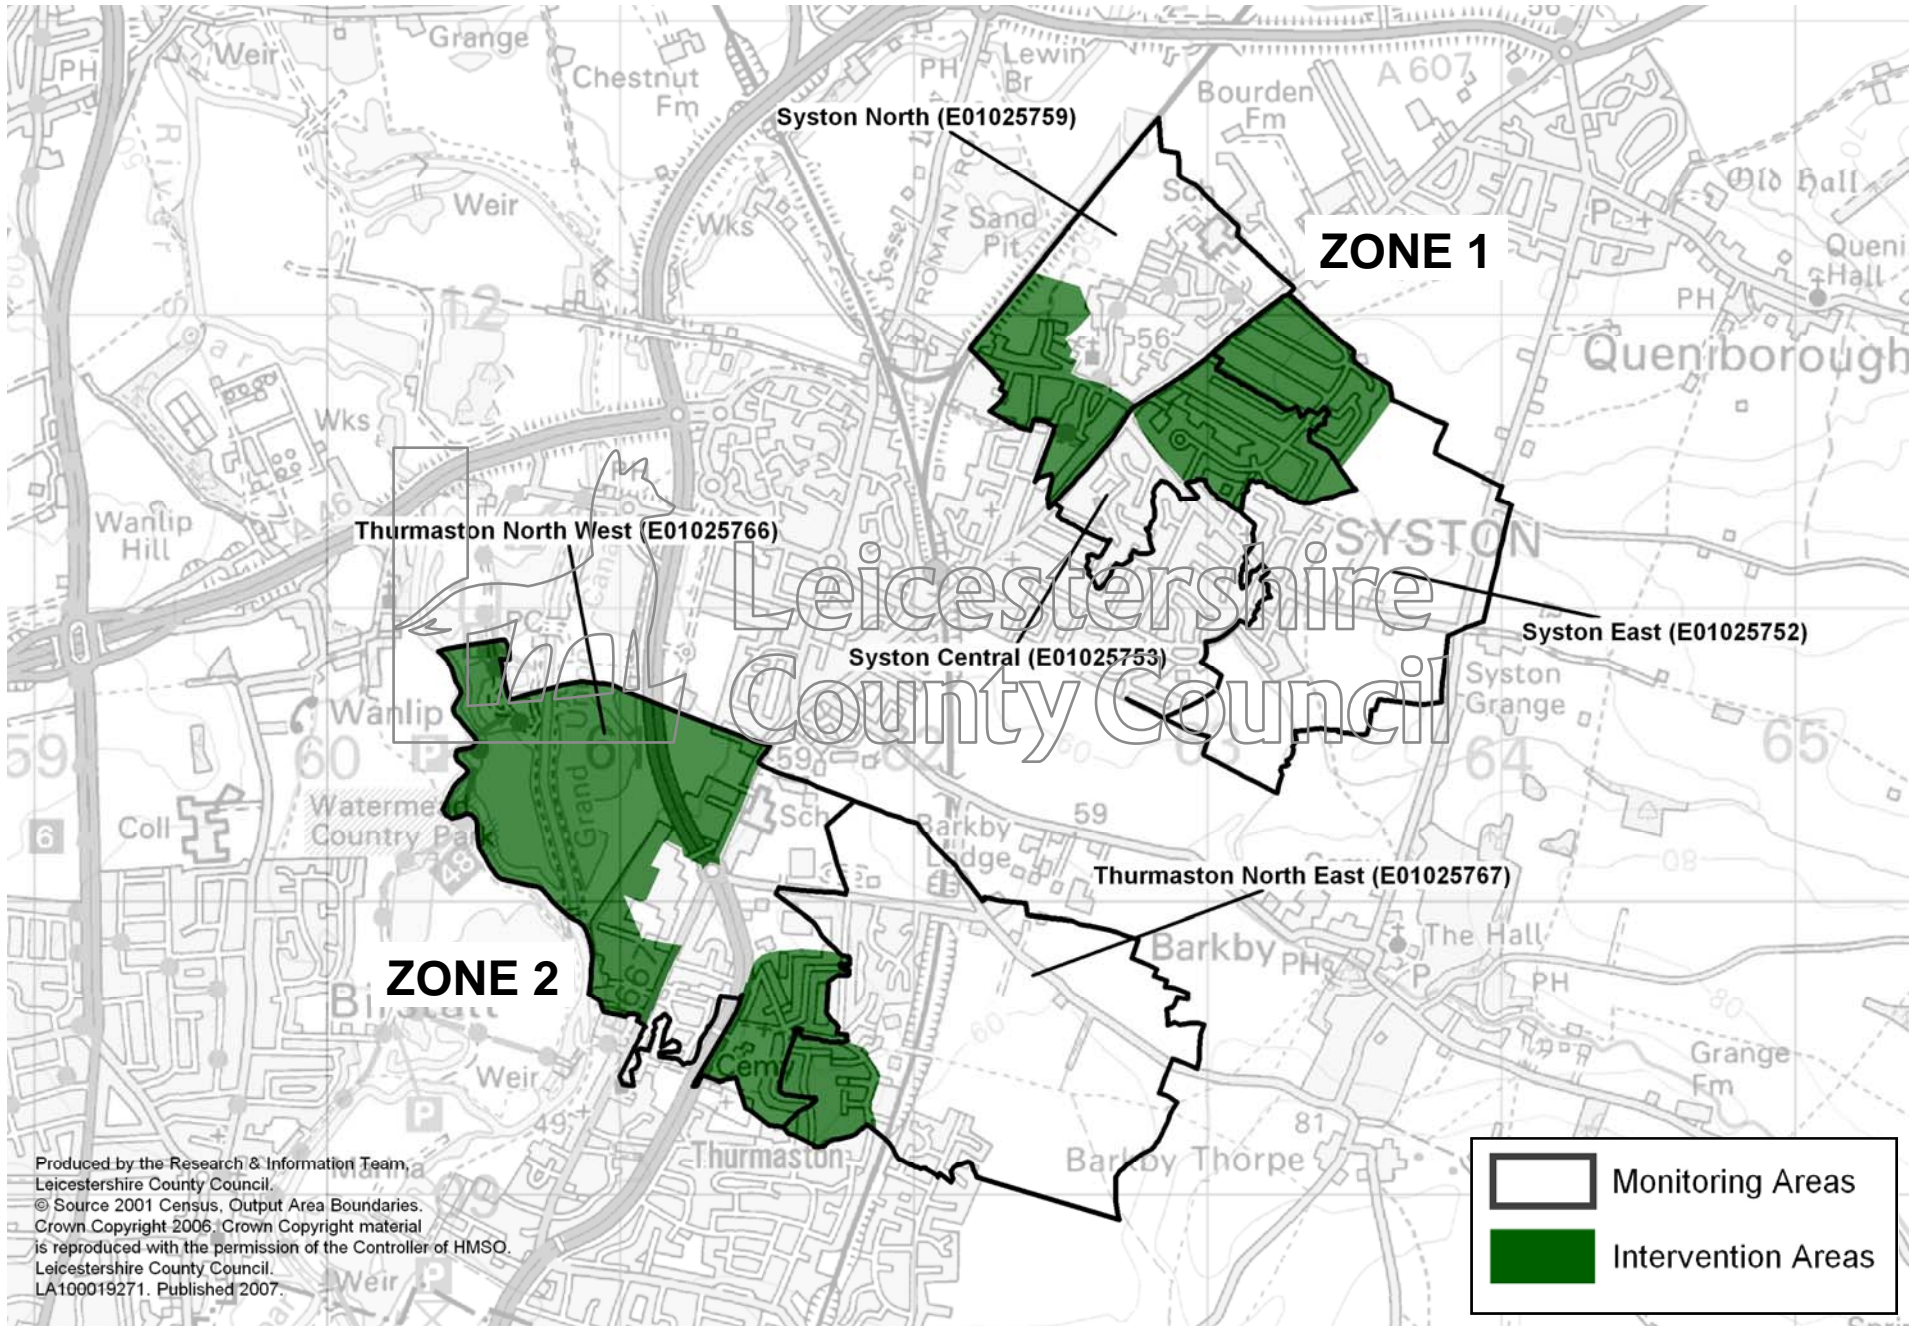

Neighbourhood Priority Areas

October 2007

Produced by the Research & Information Team, Chief Executive's Department,
Leicestershire County Council.

Map I - Ashby Priority Area

Map 2 - Bagworth Priority Area

Map 3 - Burbage St Catherine's Priority Area

Map 4 - Castle Donington Priority Area

Produced by the Research & Information Team,
Leicestershire County Council.
© Source 2001 Census, Output Area Boundaries.
Crown Copyright 2006. Crown Copyright material
is reproduced with the permission of the Controller of HMSO.
Leicestershire County Council.
LA100019271. Published 2007.

Map 5 - Charnwood South Priority Area

Produced by the Research & Information Team,
Leicestershire County Council.
© Source 2001 Census, Output Area Boundaries.
Crown Copyright 2006. Crown Copyright material
is reproduced with the permission of the Controller of HMSO.
Leicestershire County Council.
LA100019271. Published 2007.

Map 6 - Coalville, Thringstone & Whitwick Priority Area

Produced by the Research & Information Team,
Leicestershire County Council.
© Source 2001 Census, Output Area Boundaries.
Crown Copyright 2007. Crown Copyright material
is reproduced with the permission of the Controller of HMSO.
Leicestershire County Council.
LA100019271. Published 2007.