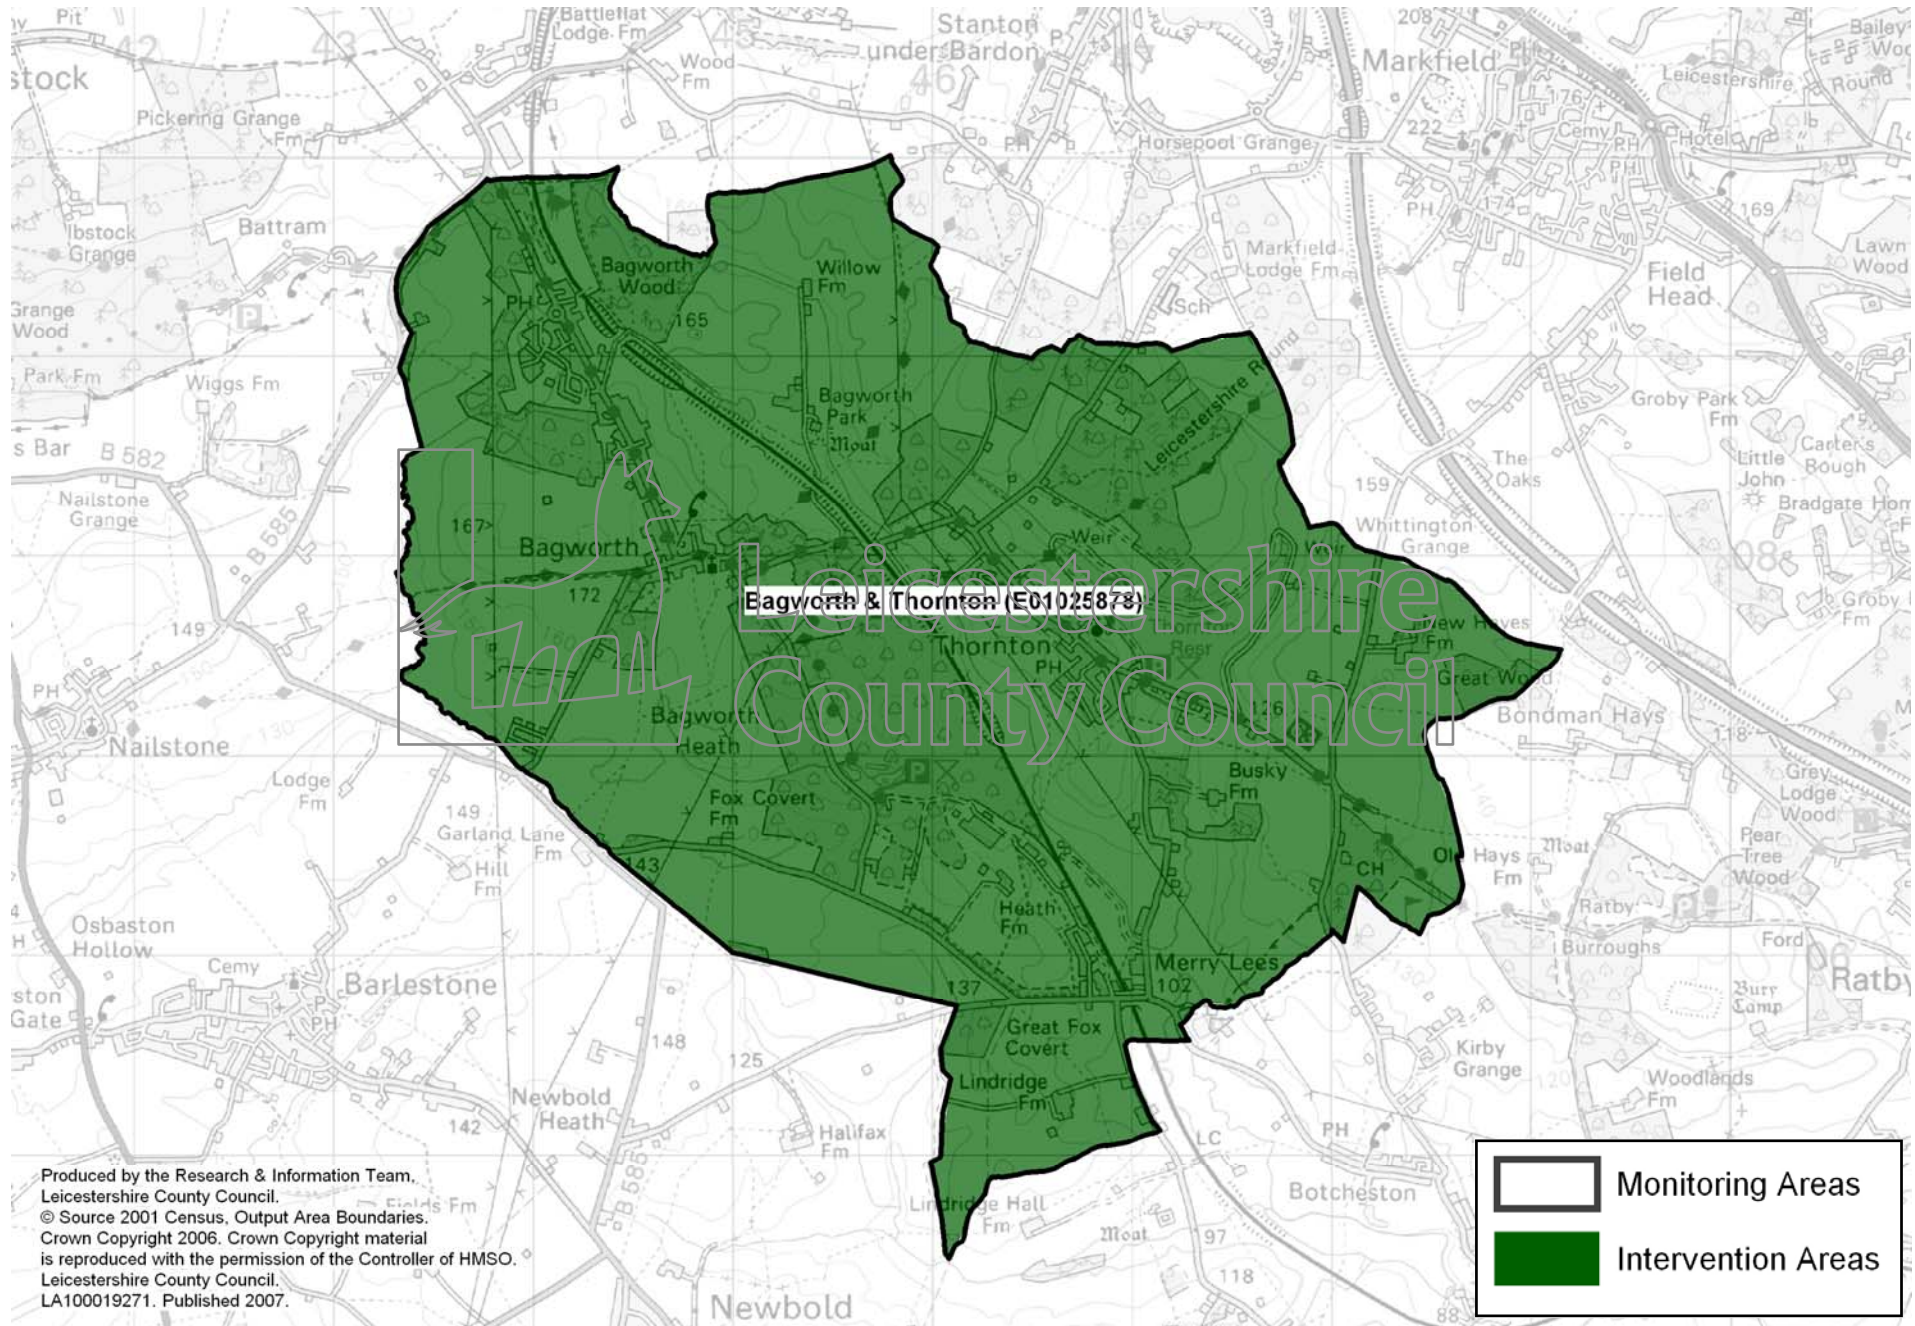

Neighbourhood Priority Areas

October 2007

Produced by the Research & Information Team, Chief Executive's Department,
Leicestershire County Council.

Map I - Ashby Priority Area

Map 2 - Bagworth Priority Area

Map 3 - Burbage St Catherine's Priority Area

Map 4 - Castle Donington Priority Area

Produced by the Research & Information Team,
Leicestershire County Council.
© Source 2001 Census, Output Area Boundaries.
Crown Copyright 2006. Crown Copyright material
is reproduced with the permission of the Controller of HMSO.
Leicestershire County Council.
LA100019271. Published 2007.

Map 5 - Charnwood South Priority Area

Produced by the Research & Information Team,
Leicestershire County Council.
© Source 2001 Census, Output Area Boundaries.
Crown Copyright 2006. Crown Copyright material
is reproduced with the permission of the Controller of HMSO.
Leicestershire County Council.
LA100019271. Published 2007.