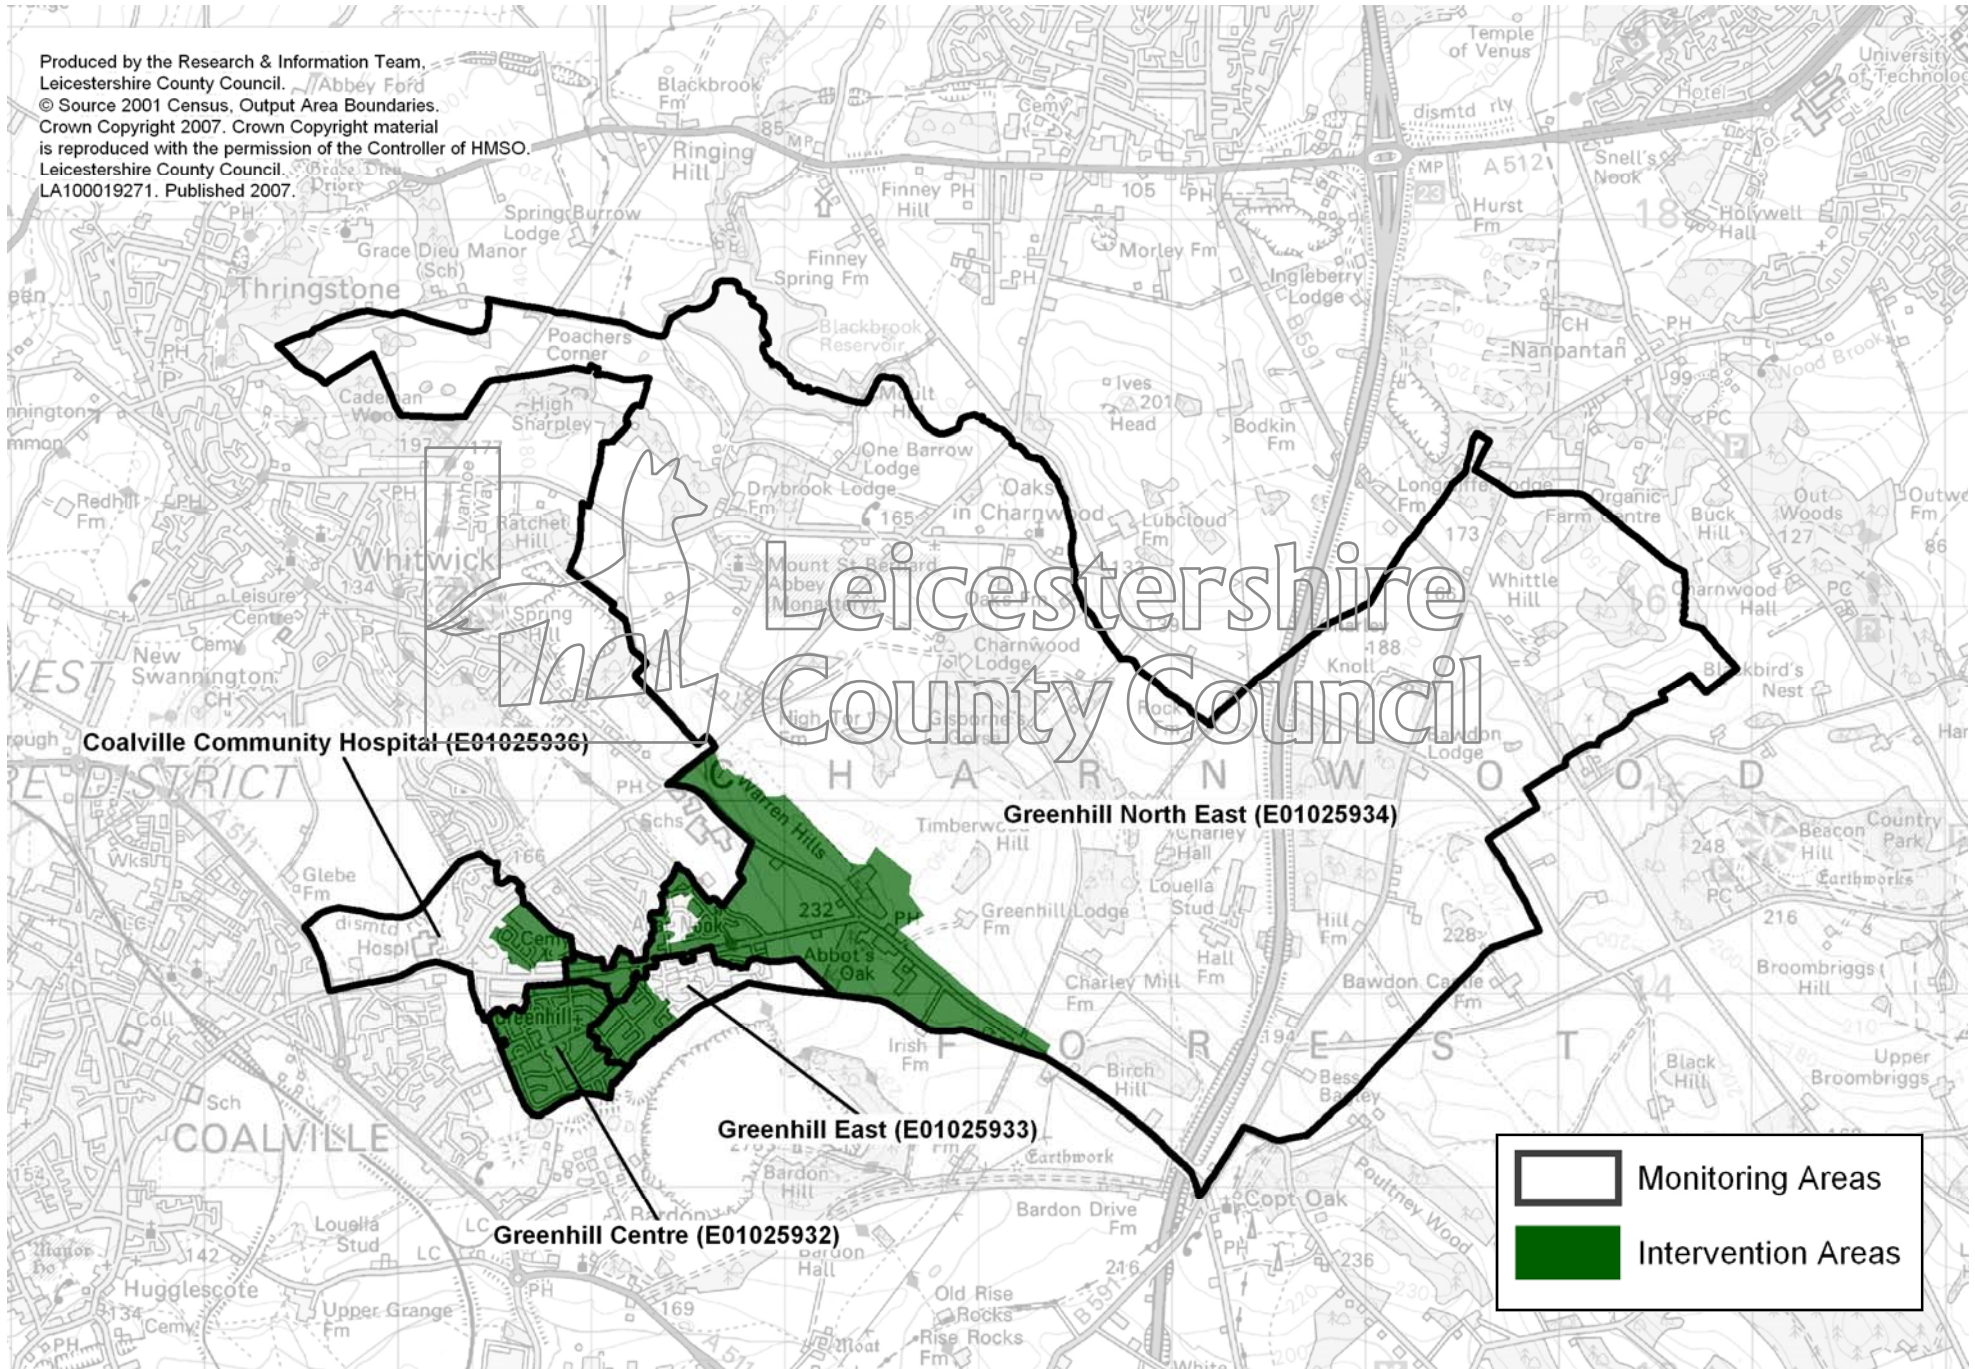

Map 5 - Charnwood South Priority Area

Produced by the Research & Information Team,
Leicestershire County Council.
© Source 2001 Census, Output Area Boundaries.
Crown Copyright 2006. Crown Copyright material
is reproduced with the permission of the Controller of HMSO.
Leicestershire County Council.
LA100019271. Published 2007.

Map 6 - Coalville, Thringstone & Whitwick Priority Area

Produced by the Research & Information Team,
Leicestershire County Council.
© Source 2001 Census, Output Area Boundaries.
Crown Copyright 2007. Crown Copyright material
is reproduced with the permission of the Controller of HMSO.
Leicestershire County Council.
LA100019271. Published 2007.

Map 7 - Earl Shilton & Barwell Priority Area

Map 9 - Greenhill Priority Area

Produced by the Research & Information Team,
Leicestershire County Council.
© Source 2001 Census, Output Area Boundaries.
Crown Copyright 2007. Crown Copyright material
is reproduced with the permission of the Controller of HMSO.
Leicestershire County Council.
LA100019271. Published 2007.

	Monitoring Areas
	Intervention Areas

Map 10 - Hinckley Priority Area

Produced by the Research & Information Team,
Leicestershire County Council.
© Source 2001 Census. Output Area Boundaries.
Crown Copyright 2007. Crown Copyright material
is reproduced with the permission of the Controller of HMSO.
Leicestershire County Council.
LA100019271. Published 2007.