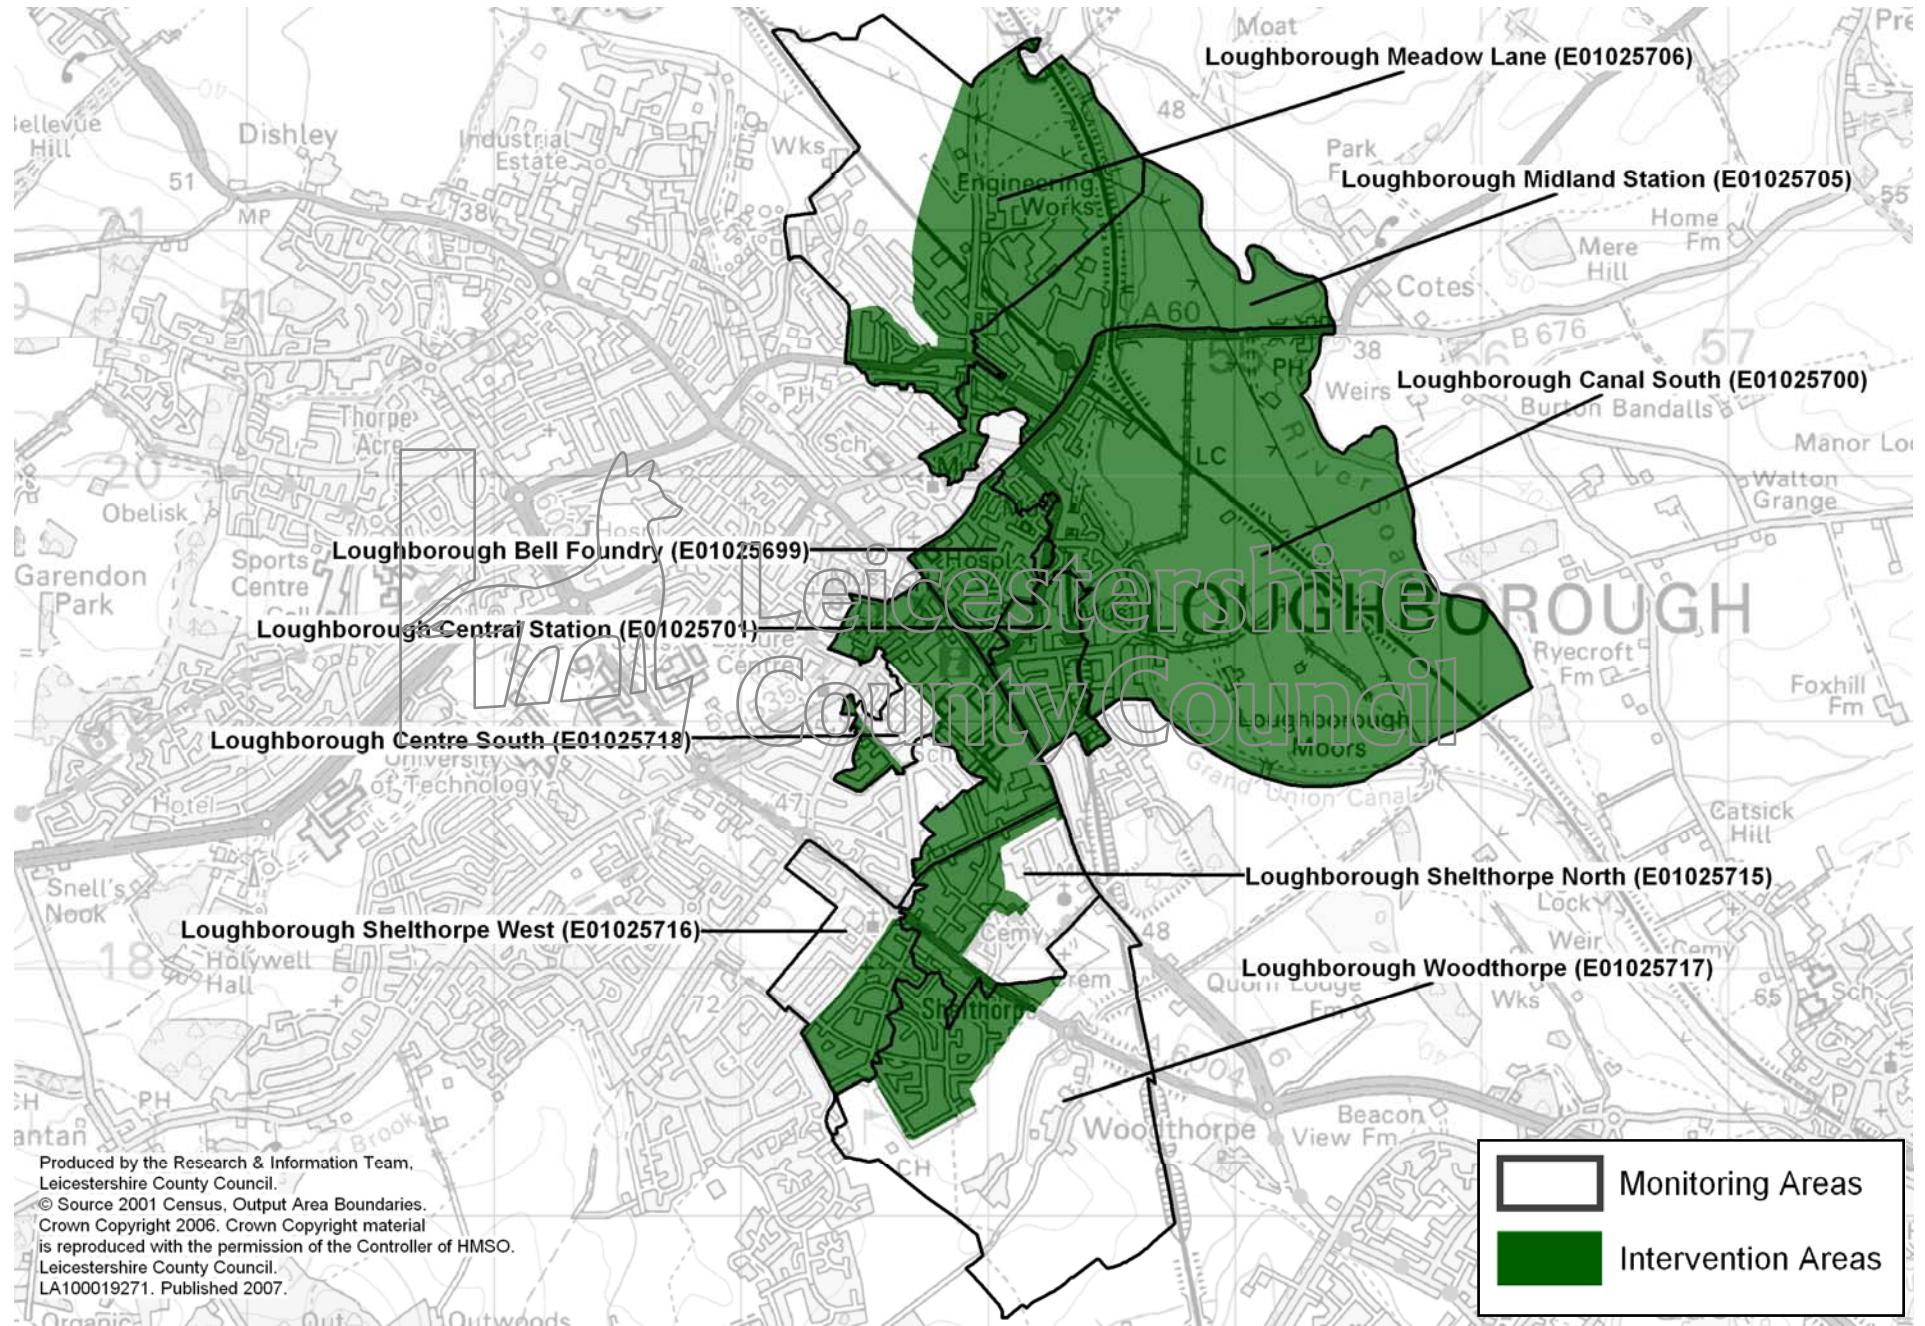

Map 7 - Earl Shilton & Barwell Priority Area

Map 9 - Greenhill Priority Area

Produced by the Research & Information Team,
Leicestershire County Council.
© Source 2001 Census, Output Area Boundaries.
Crown Copyright 2007. Crown Copyright material
is reproduced with the permission of the Controller of HMSO.
Leicestershire County Council.
LA100019271. Published 2007.

	Monitoring Areas
	Intervention Areas

Map 10 - Hinckley Priority Area

Produced by the Research & Information Team,
Leicestershire County Council.
© Source 2001 Census. Output Area Boundaries.
Crown Copyright 2007. Crown Copyright material
is reproduced with the permission of the Controller of HMSO.
Leicestershire County Council.
LA100019271. Published 2007.

Map 11 - Ibstock Priority Area

Map 12 - Loughborough East Priority Area

Map 13 - Loughborough West Priority Area

Produced by the Research & Information Team,
Leicestershire County Council.
© Source 2001 Census, Output Area Boundaries.
Crown Copyright 2006. Crown Copyright material
is reproduced with the permission of the Controller of HMSO.
Leicestershire County Council.
LA100019271. Published 2007.