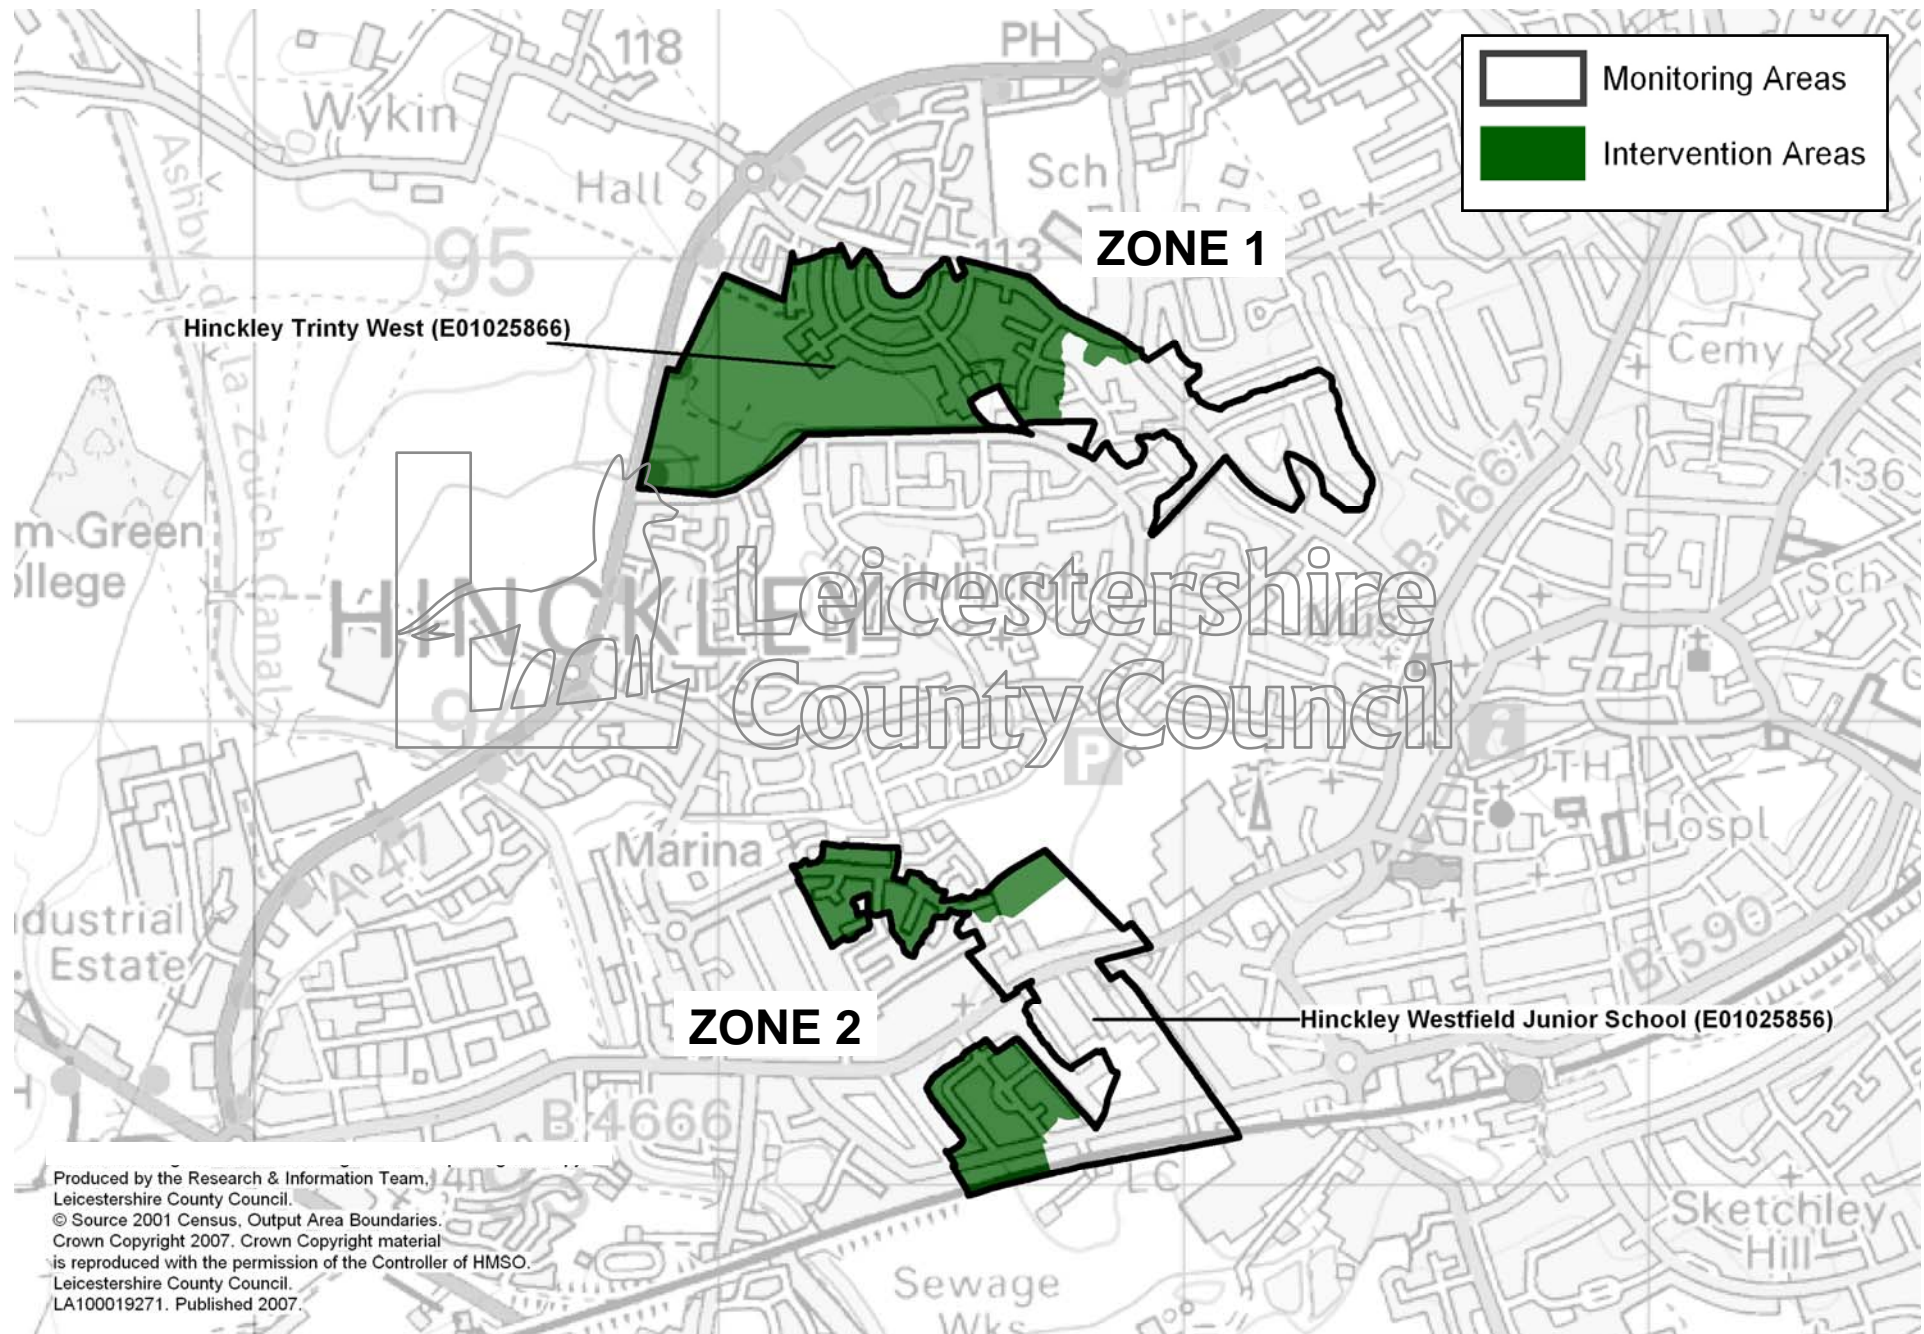

Map 6 - Coalville, Thringstone & Whitwick Priority Area

Produced by the Research & Information Team,
Leicestershire County Council.
© Source 2001 Census, Output Area Boundaries.
Crown Copyright 2007. Crown Copyright material
is reproduced with the permission of the Controller of HMSO.
Leicestershire County Council.
LA100019271. Published 2007.

Map 7 - Earl Shilton & Barwell Priority Area

Map 9 - Greenhill Priority Area

Produced by the Research & Information Team,
Leicestershire County Council.
© Source 2001 Census, Output Area Boundaries.
Crown Copyright 2007. Crown Copyright material
is reproduced with the permission of the Controller of HMSO.
Leicestershire County Council.
LA100019271. Published 2007.

	Monitoring Areas
	Intervention Areas

Map 10 - Hinckley Priority Area

Produced by the Research & Information Team,
Leicestershire County Council.
© Source 2001 Census. Output Area Boundaries.
Crown Copyright 2007. Crown Copyright material
is reproduced with the permission of the Controller of HMSO.
Leicestershire County Council.
LA100019271. Published 2007.

Map 11 - Ibstock Priority Area

Map 12 - Loughborough East Priority Area

Map 13 - Loughborough West Priority Area

Produced by the Research & Information Team,
Leicestershire County Council.
© Source 2001 Census, Output Area Boundaries.
Crown Copyright 2006. Crown Copyright material
is reproduced with the permission of the Controller of HMSO.
Leicestershire County Council.
LA100019271. Published 2007.