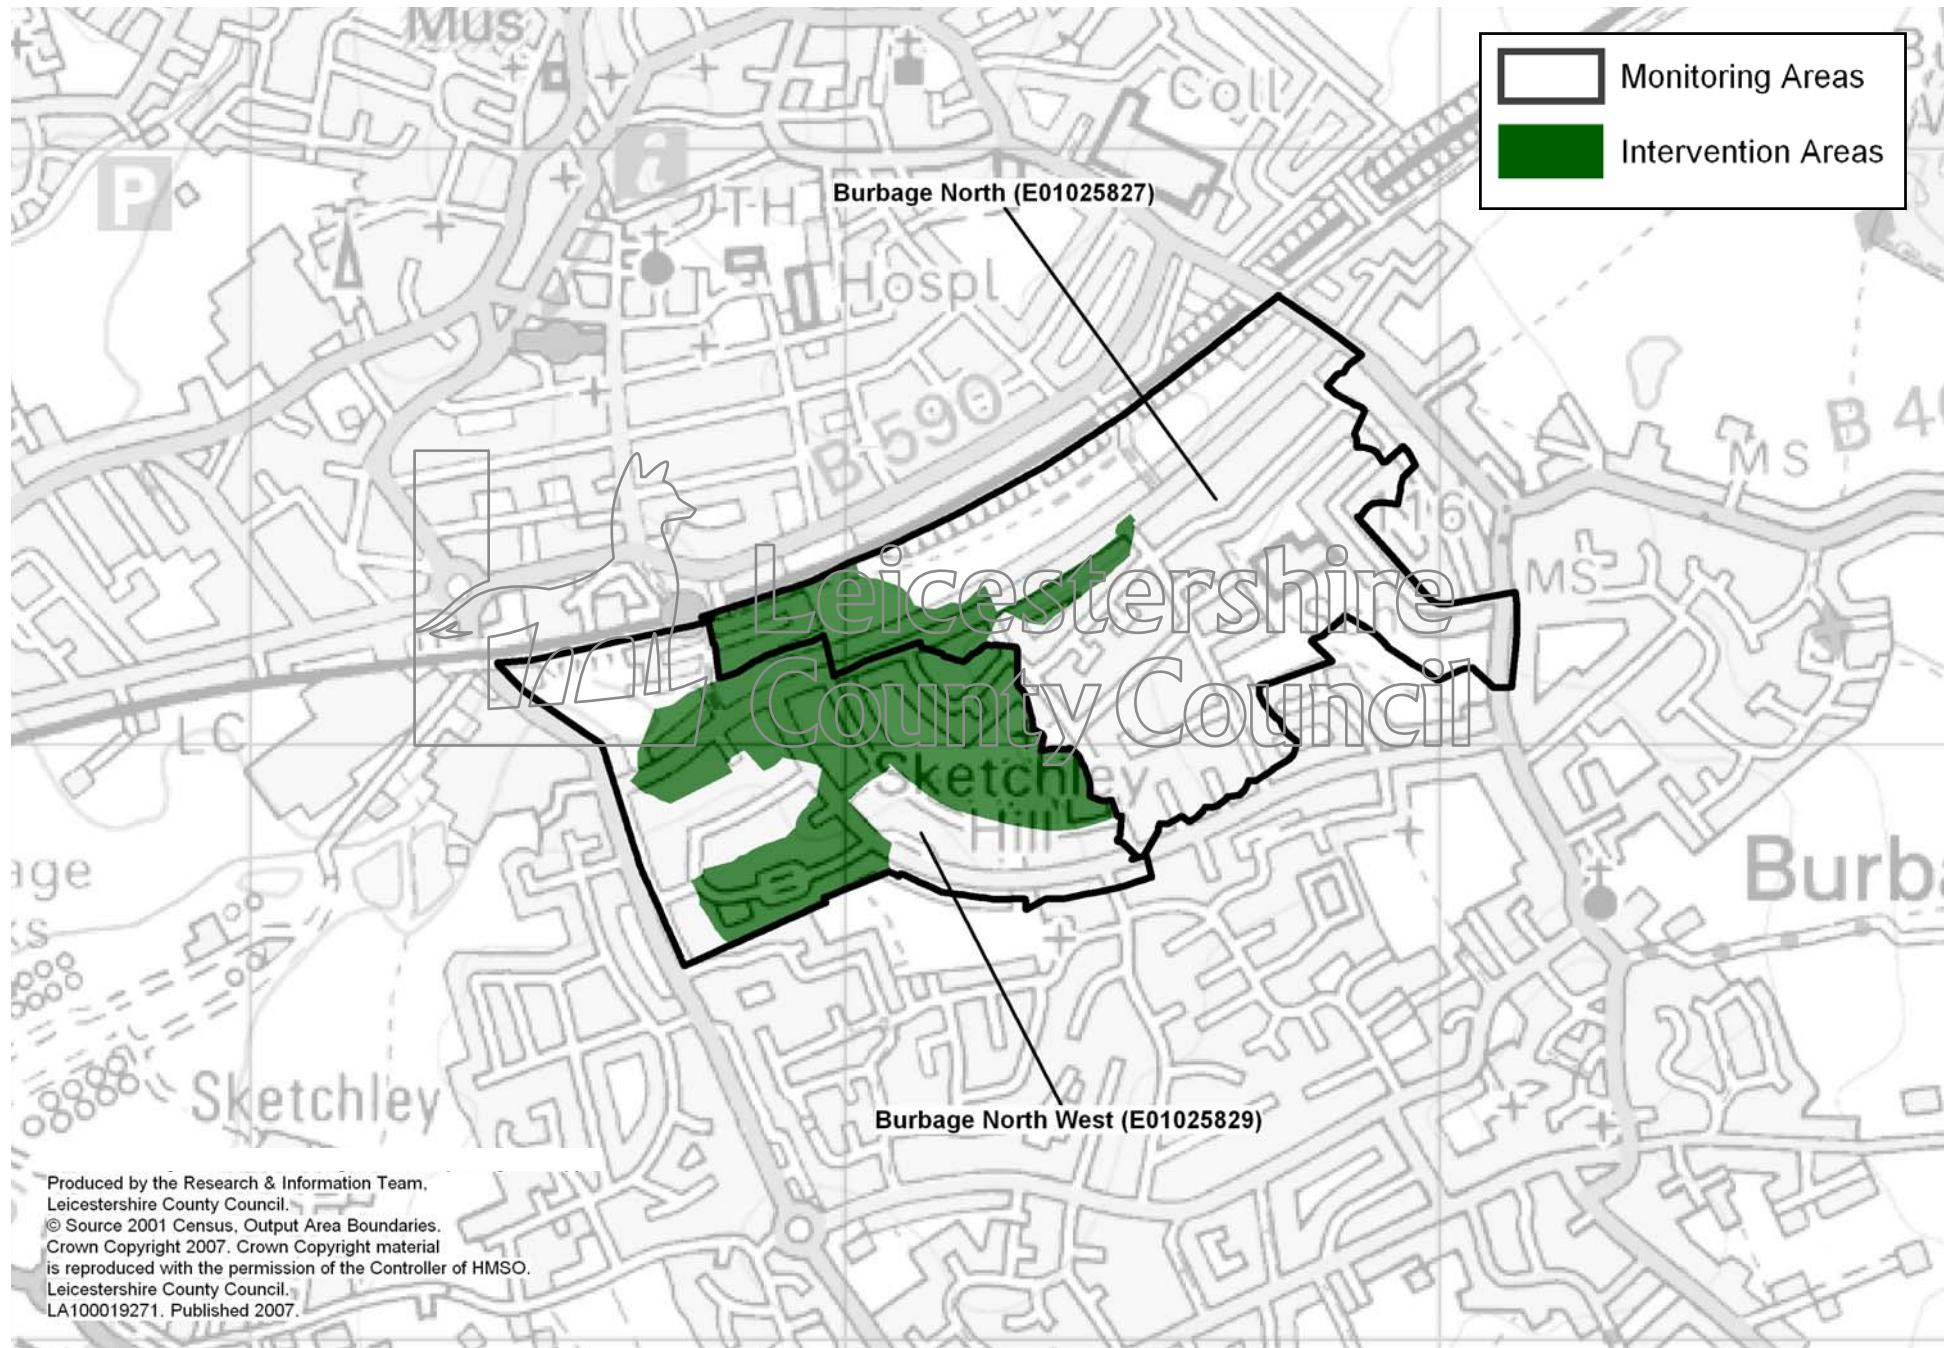

Neighbourhood Priority Areas

October 2007

Produced by the Research & Information Team, Chief Executive's Department,
Leicestershire County Council.

Map I - Ashby Priority Area

Map 2 - Bagworth Priority Area

Map 3 - Burbage St Catherine's Priority Area

Map 4 - Castle Donington Priority Area

Produced by the Research & Information Team,
Leicestershire County Council.
© Source 2001 Census, Output Area Boundaries.
Crown Copyright 2006. Crown Copyright material
is reproduced with the permission of the Controller of HMSO.
Leicestershire County Council.
LA100019271. Published 2007.

Map 5 - Charnwood South Priority Area

Produced by the Research & Information Team,
Leicestershire County Council.
© Source 2001 Census, Output Area Boundaries.
Crown Copyright 2006. Crown Copyright material
is reproduced with the permission of the Controller of HMSO.
Leicestershire County Council.
LA100019271. Published 2007.