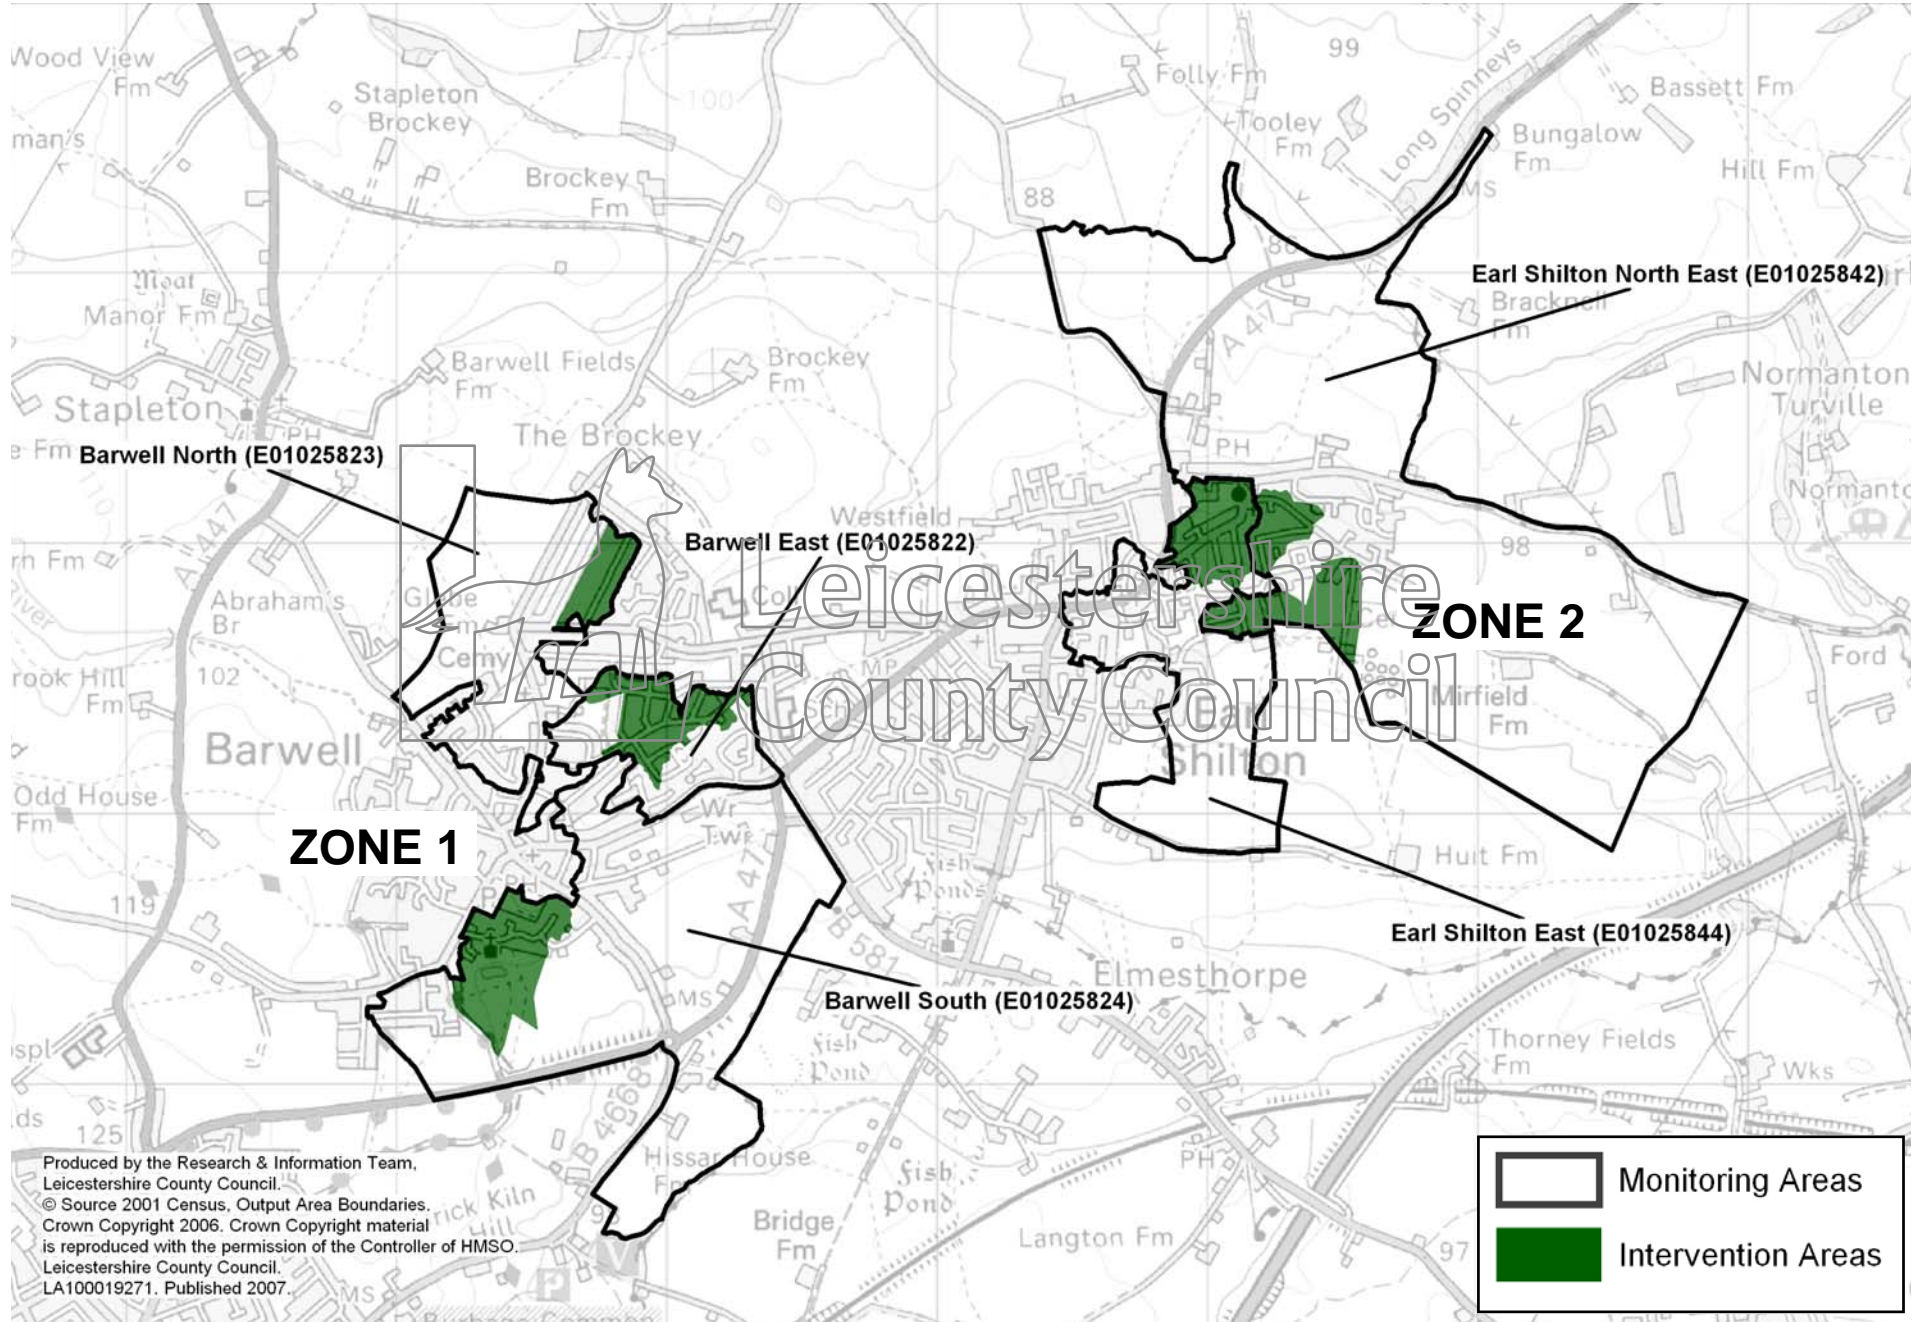

Map 3 - Burbage St Catherine's Priority Area

Map 4 - Castle Donington Priority Area

Produced by the Research & Information Team,
Leicestershire County Council.
© Source 2001 Census, Output Area Boundaries.
Crown Copyright 2006. Crown Copyright material
is reproduced with the permission of the Controller of HMSO.
Leicestershire County Council.
LA100019271. Published 2007.

Map 5 - Charnwood South Priority Area

Produced by the Research & Information Team,
Leicestershire County Council.
© Source 2001 Census, Output Area Boundaries.
Crown Copyright 2006. Crown Copyright material
is reproduced with the permission of the Controller of HMSO.
Leicestershire County Council.
LA100019271. Published 2007.

Map 6 - Coalville, Thringstone & Whitwick Priority Area

Produced by the Research & Information Team,
Leicestershire County Council.
© Source 2001 Census, Output Area Boundaries.
Crown Copyright 2007. Crown Copyright material
is reproduced with the permission of the Controller of HMSO.
Leicestershire County Council.
LA100019271. Published 2007.

Map 7 - Earl Shilton & Barwell Priority Area

Map 9 - Greenhill Priority Area

Produced by the Research & Information Team,
Leicestershire County Council.
© Source 2001 Census, Output Area Boundaries.
Crown Copyright 2007. Crown Copyright material
is reproduced with the permission of the Controller of HMSO.
Leicestershire County Council.
LA100019271. Published 2007.