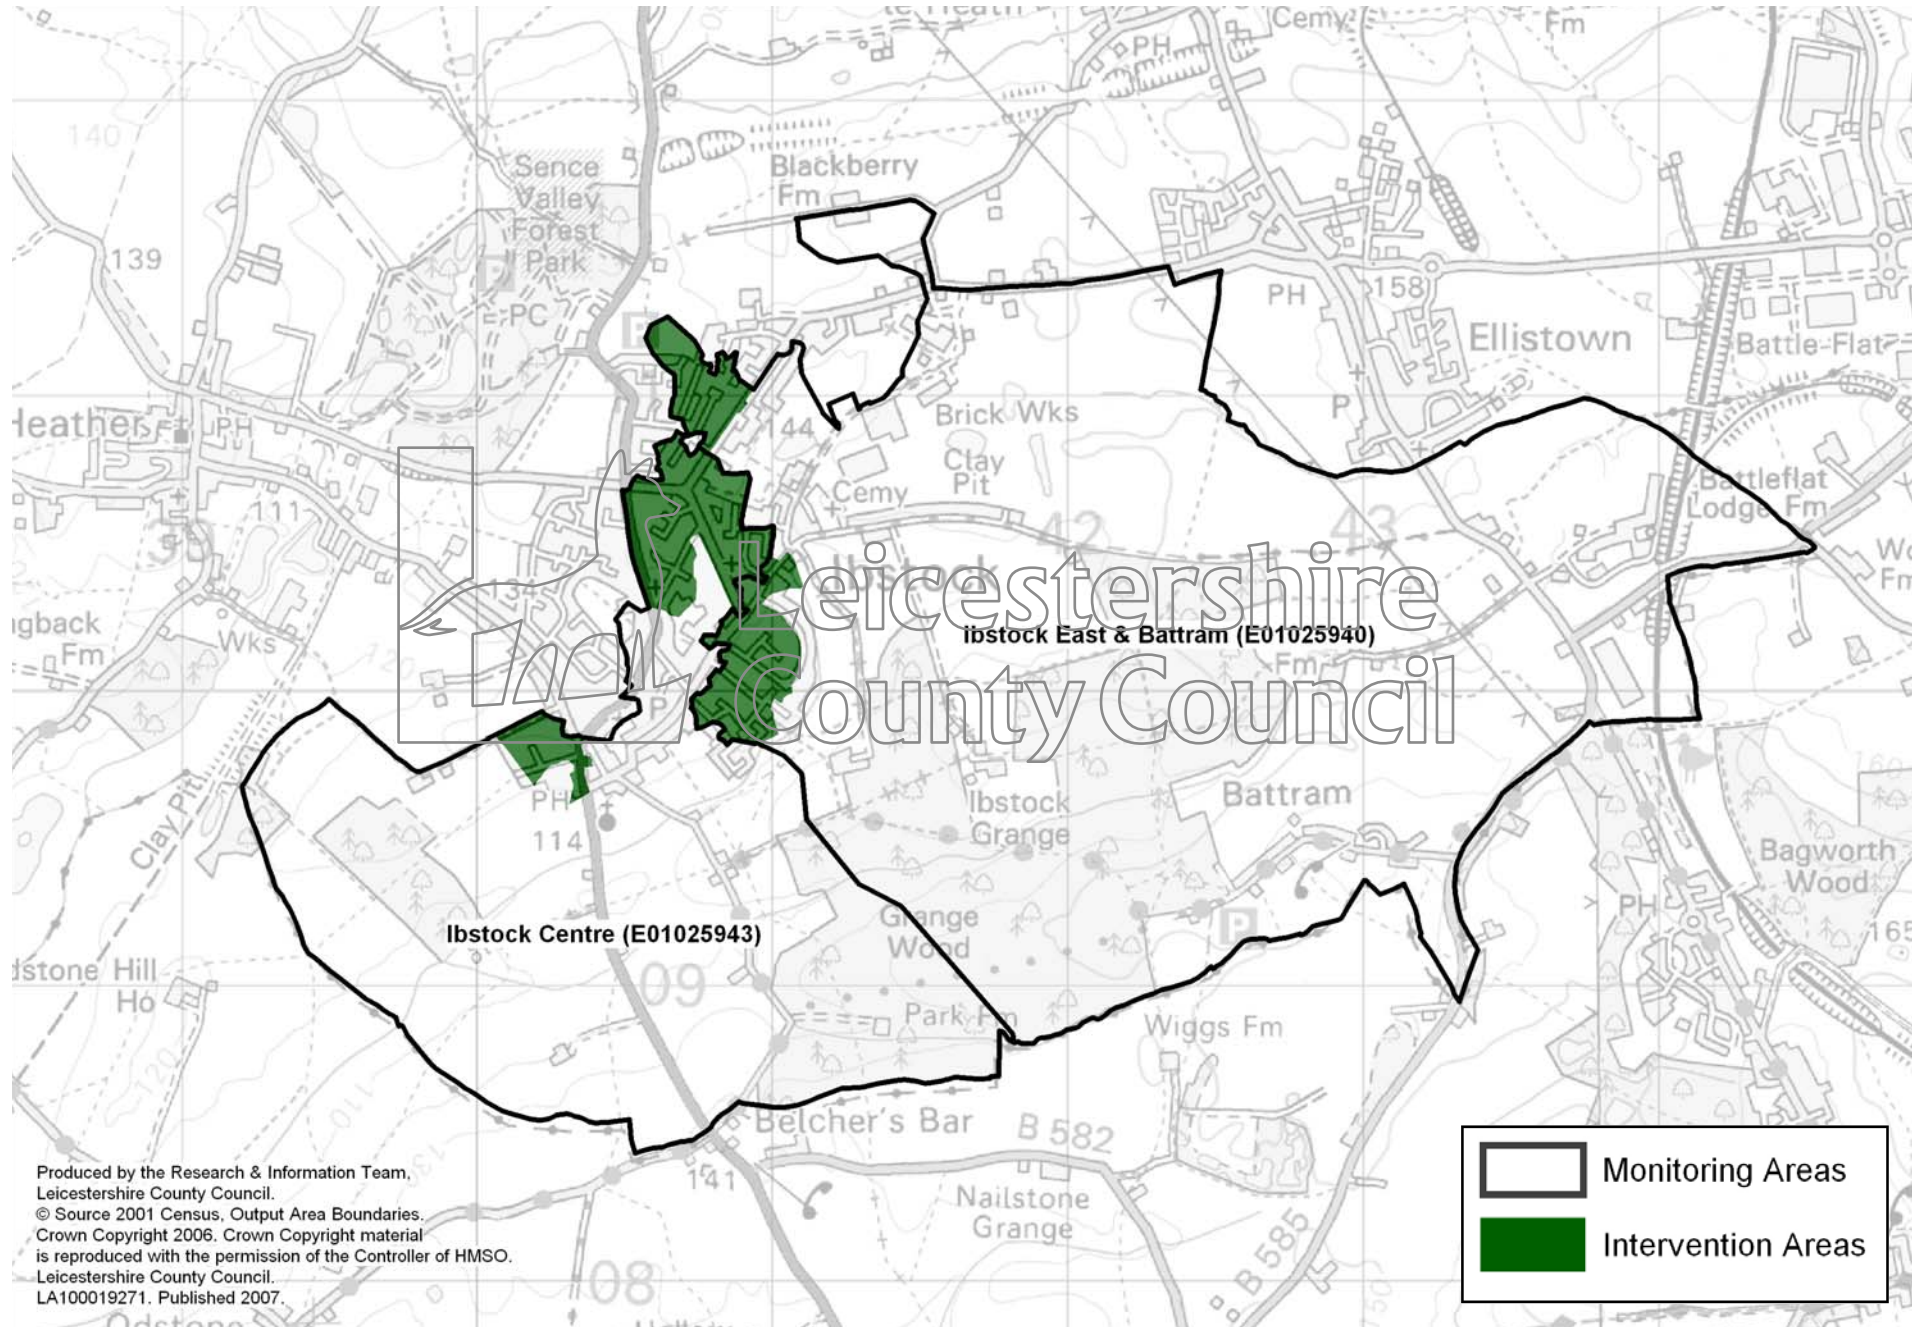

Map 11 - Ibstock Priority Area