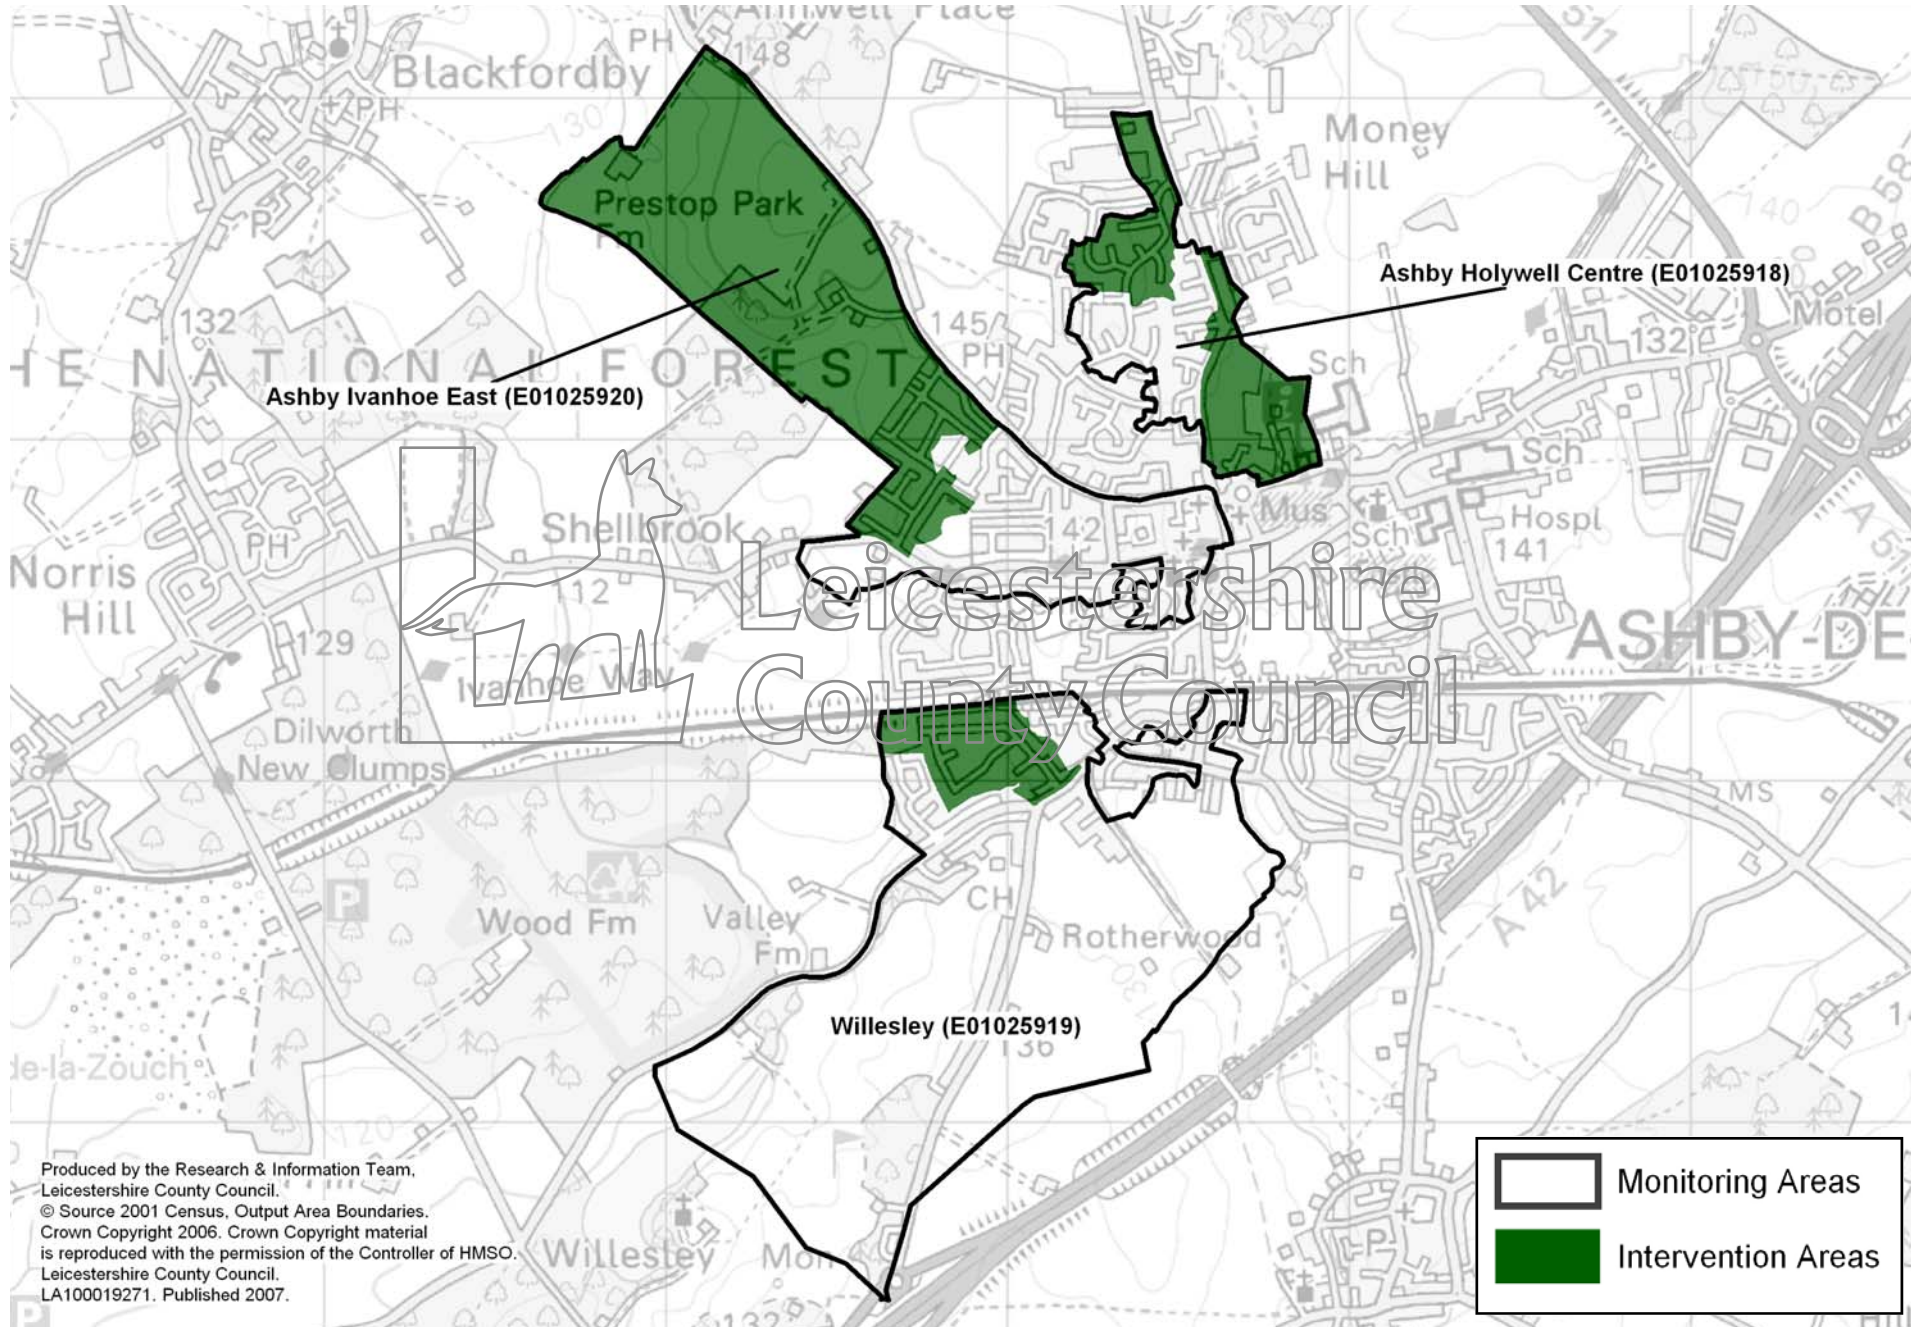

Neighbourhood Priority Areas

October 2007

Produced by the Research & Information Team, Chief Executive's Department,
Leicestershire County Council.

Map I - Ashby Priority Area

Map 2 - Bagworth Priority Area

Map 3 - Burbage St Catherine's Priority Area

Map 4 - Castle Donington Priority Area

Produced by the Research & Information Team,
Leicestershire County Council.
© Source 2001 Census, Output Area Boundaries.
Crown Copyright 2006. Crown Copyright material
is reproduced with the permission of the Controller of HMSO.
Leicestershire County Council.
LA100019271. Published 2007.

Map 5 - Charnwood South Priority Area

Produced by the Research & Information Team,
Leicestershire County Council.
© Source 2001 Census, Output Area Boundaries.
Crown Copyright 2006. Crown Copyright material
is reproduced with the permission of the Controller of HMSO.
Leicestershire County Council.
LA100019271. Published 2007.